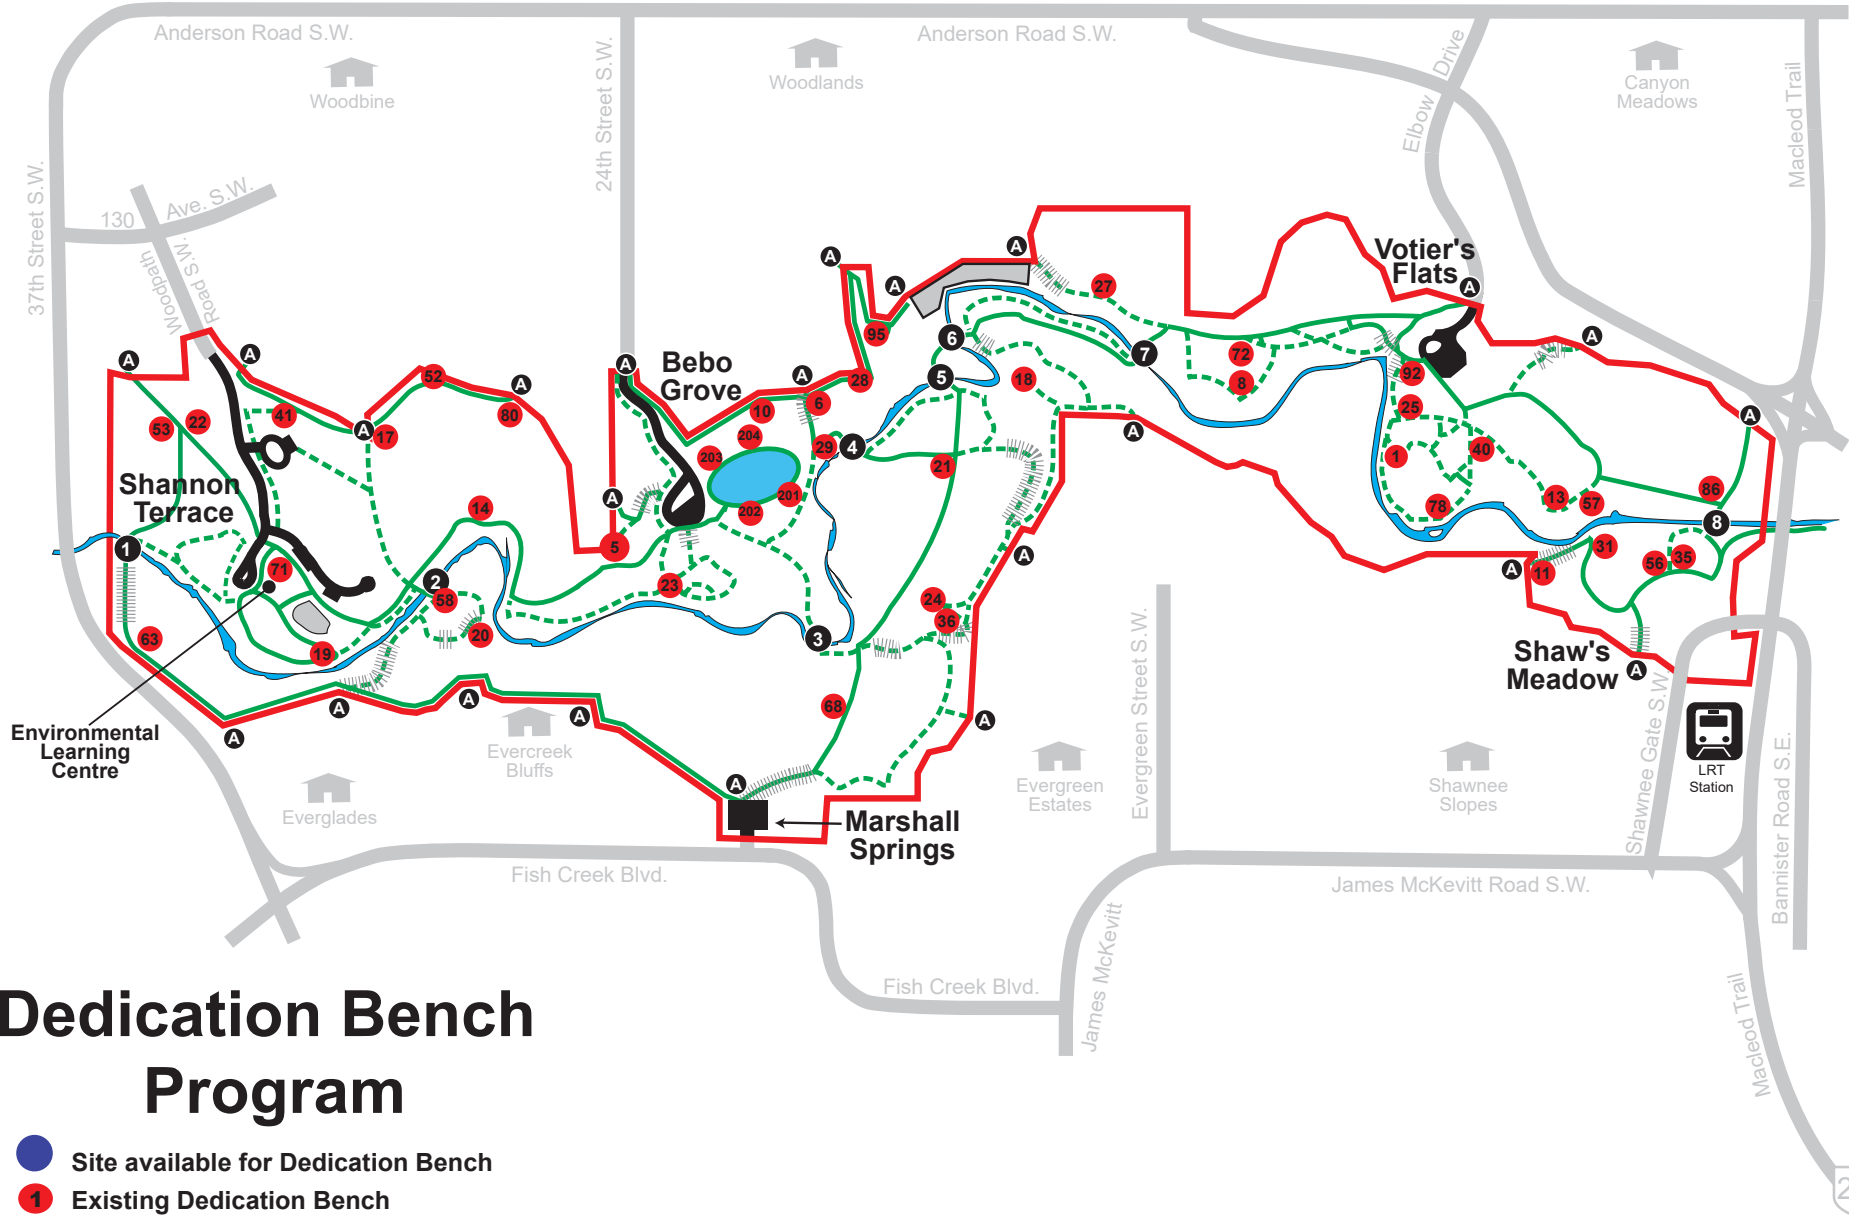

Fish Creek Provincial Park West

Dedication Bench Program

- Site available for Dedication Bench
- Existing Dedication Bench

Legend

- Residential Community
- Trail Access
- Bridge Number
- Roadway
- Paved Path
- Shale Pathways
- Park Boundary
- Steep Hill

As of October 2021

Government of Alberta